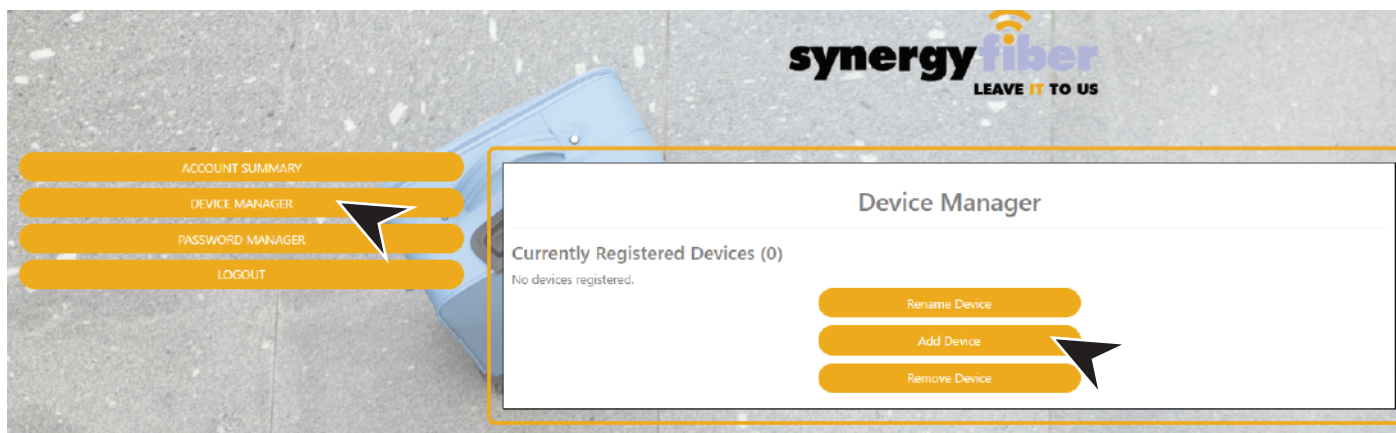

BASIC WIFI

SSID: Utowers.SynergyWifi.com

Password: Synergy-203-280-2029

1

GO TO: REGISTER.SYNERGYWIFI.COM

TO CREATE
ACCOUNT

2

GO TO DEVICE MANAGER IN YOUR DASHBOARD
TO ADD DEVICES

3

ENTER DEVICE NAME AS WELL AS ITS MAC ADDRESS

EXAMPLES OF WHAT A MAC ADDRESS MAY LOOK LIKE:

00-17-ab-5a-6e-f5 OR 10:AE:60:60:60:60

NEED HELP FINDING YOUR MAC ADDRESS? GO TO:

<https://www.synergyfiber.com/documents/MAC-Address-Guide.pdf>