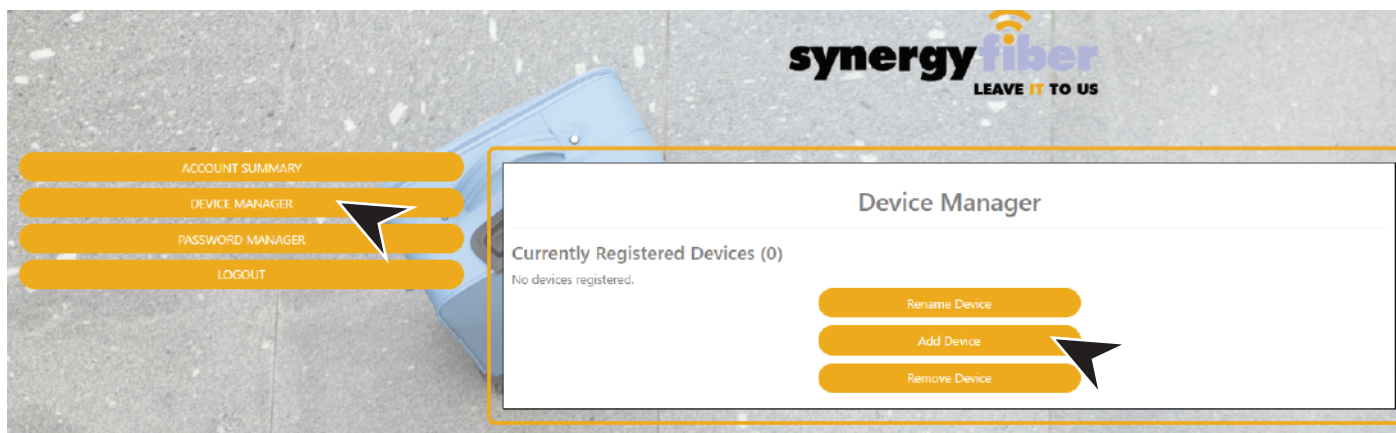

### BASIC WIFI

SSID: Hub.SynergyWifi.com

Password: Synergy.203.280.2029

1

GO TO: REGISTER.SYNERGYWIFI.COM

TO CREATE ACCOUNT

2

GO TO DEVICE MANAGER IN YOUR DASHBOARD TO ADD DEVICES

**3**

**ENTER DEVICE NAME AS WELL AS ITS MAC ADDRESS**

**EXAMPLES OF WHAT A MAC ADDRESS MAY LOOK LIKE:**

**00-17-ab-5a-6e-f5      OR      10:AE:60:60:60:60**

**NEED HELP FINDING YOUR MAC ADDRESS? GO TO:**